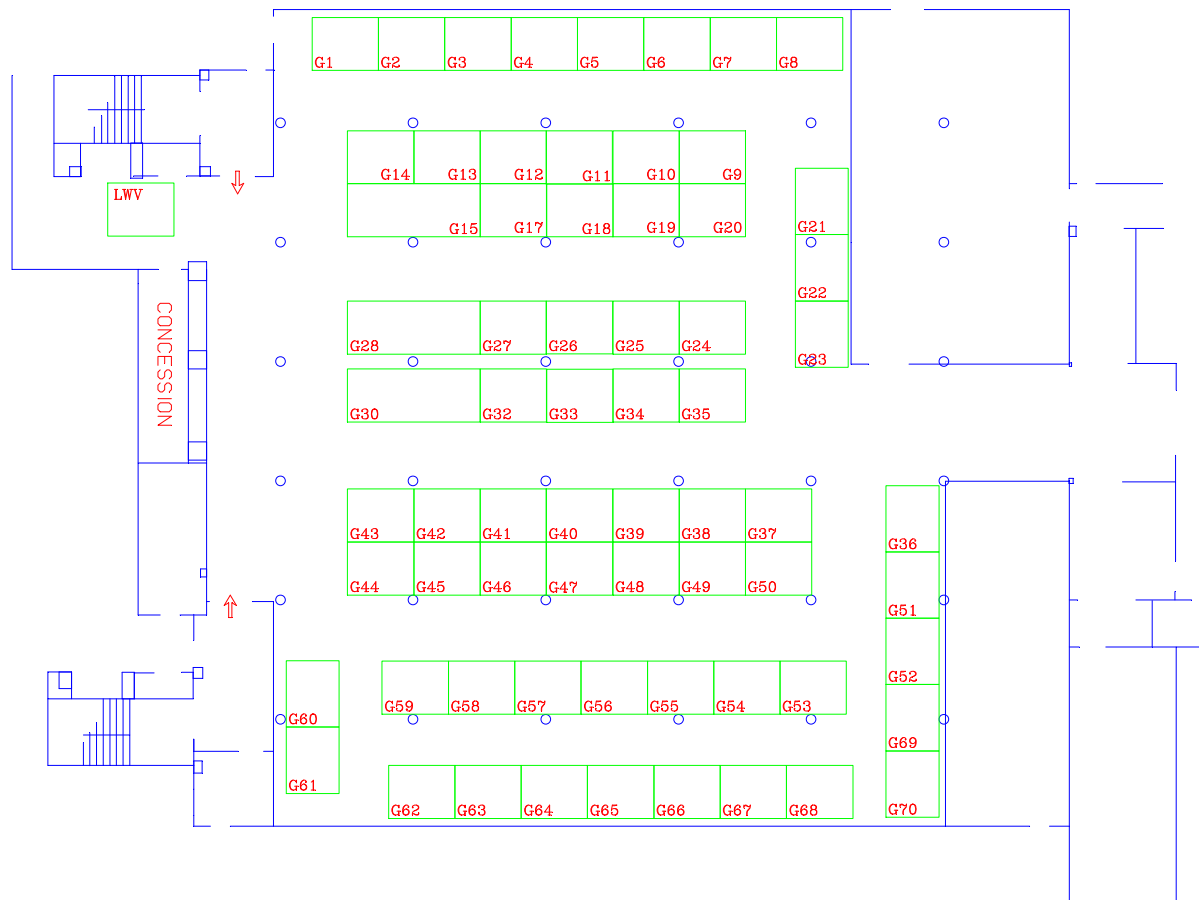

REST ROOMS

EXHIBITION HALL

GROUND LEVEL

70 BOOTHS ARE 10' x 8'