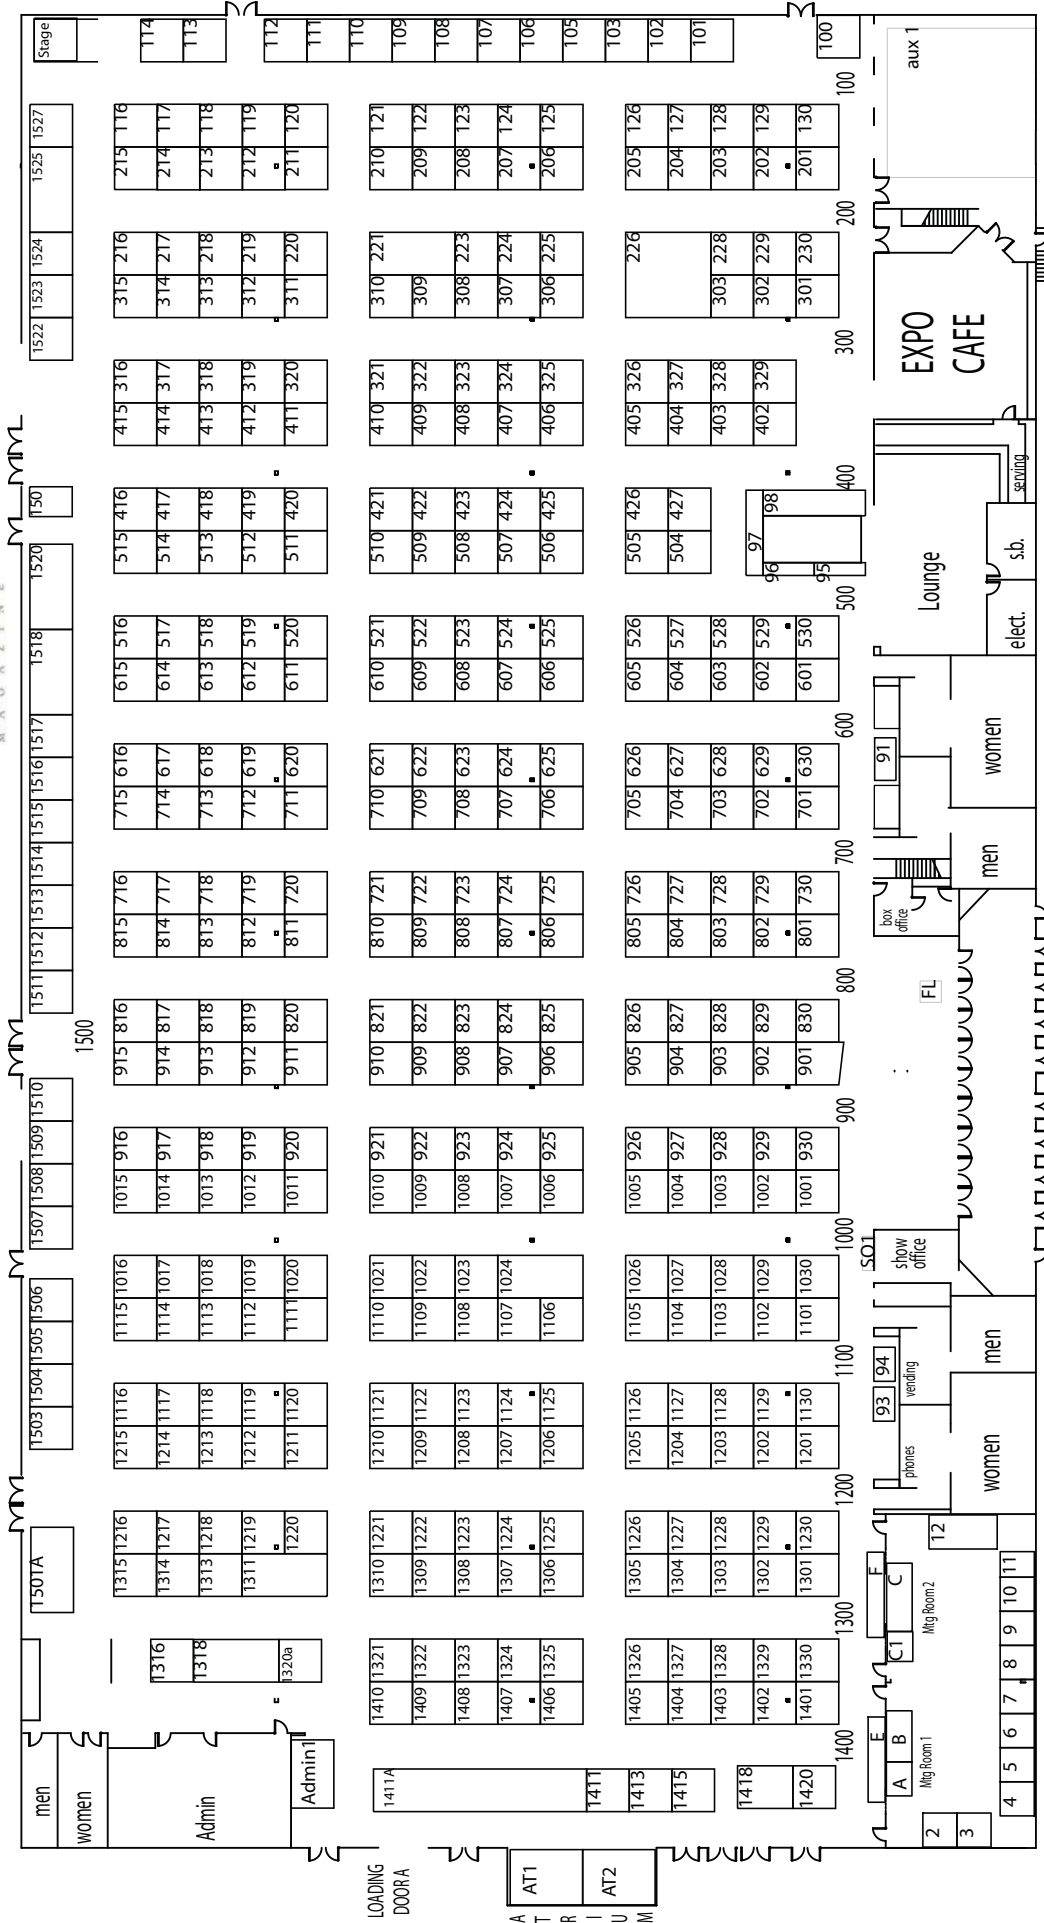

Media Sponsors:

The Hartford Courant.

Loading Door B

Loading Door C

Booth Cost

10'x10' \$1,350.00

Corner Booths \$50.00 Extra

Included in Booth Cost: