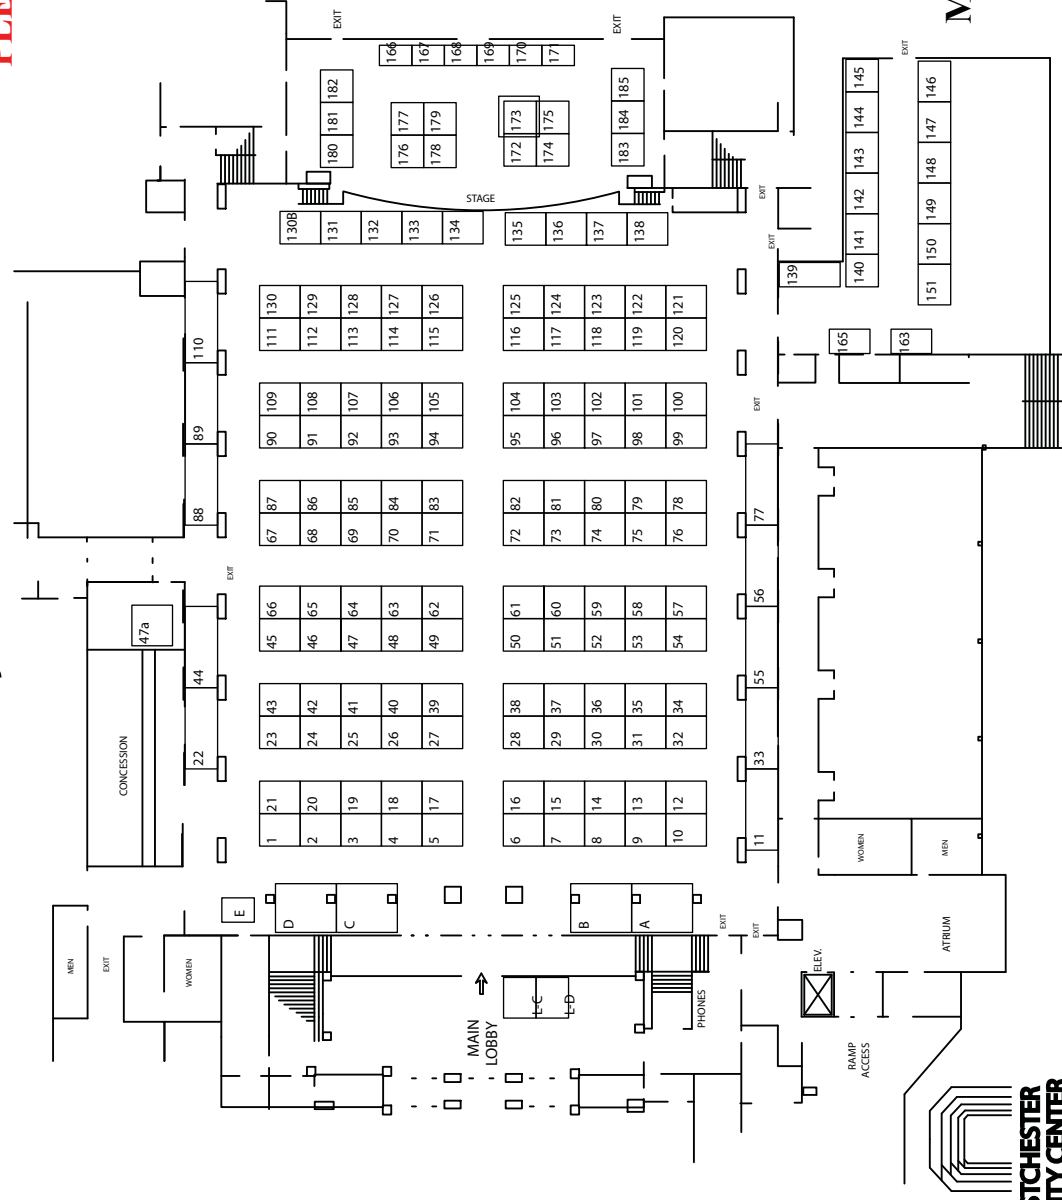

Licensing: ALL EXHIBITORS MUST HAVE A
WESTCHESTER COUNTY CONTRACTORS
LICENSE, FOR DETAILS AND PROCEDURE
PLEASE CALL 914-995-2211

Booth Cost:

Booth #	Size	Cost
1-138	8'x10'	\$1,350.00
Stage 166-185	8'x8'	\$1,150.00
A,B,C,D	12'x15'	\$2,700.00
Perimeter	8'x20'	\$2,700.00
Corner Spaces	\$50.00 Extra	