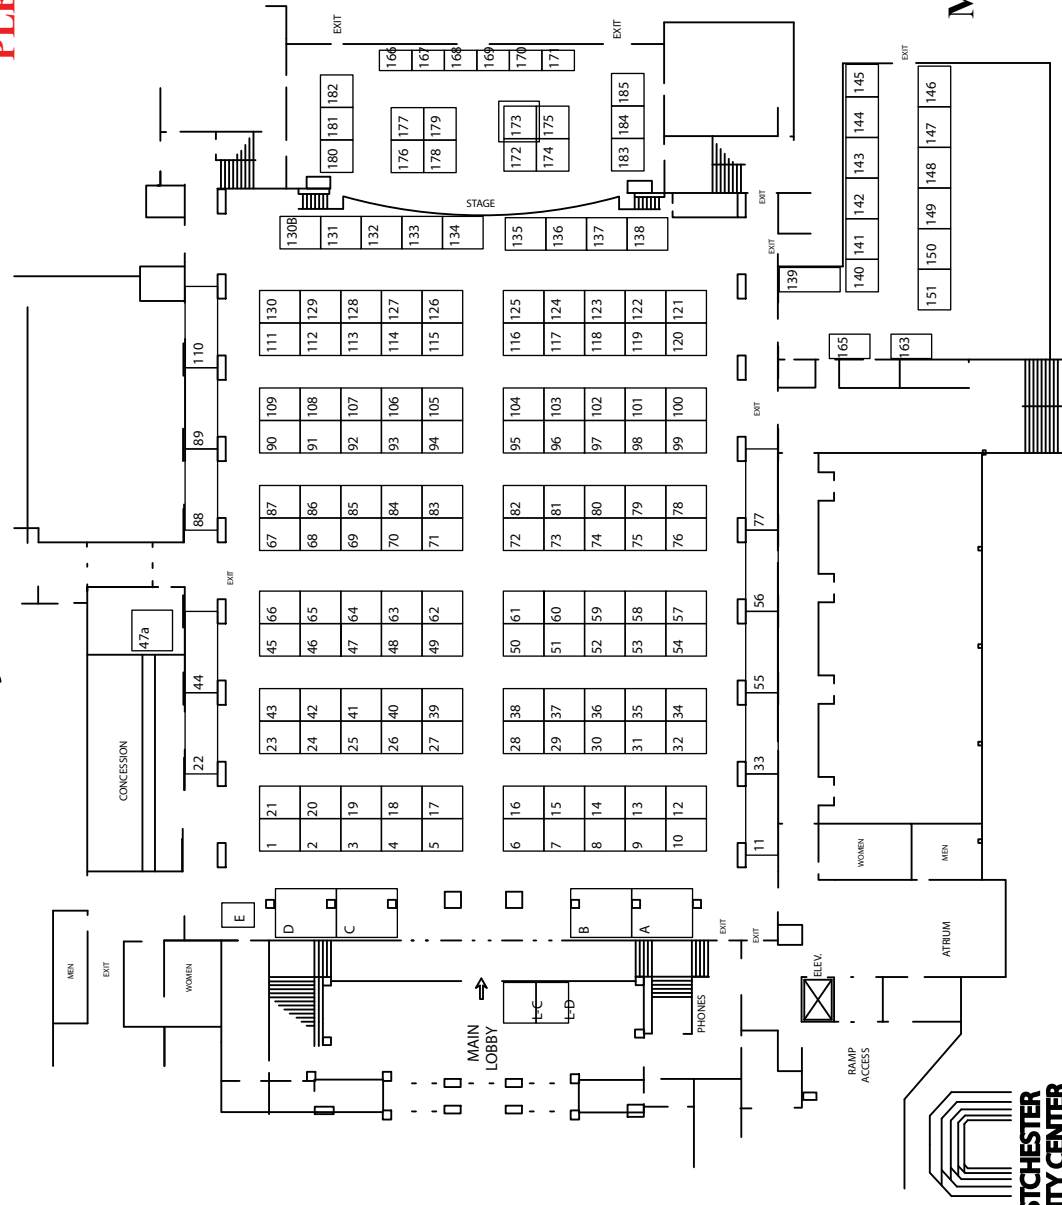

Booth Cost:

Booth #	Size	Cost
1-138	8'x10'	\$1,350.00
Stage 166-185	8'x8'	\$1,150.00
A,B,C,D	12'x15'	\$2,500.00
Perimeter	8'x20'	\$2,700.00
Corner Spaces	\$50.00 Extra	

Included in Booth Cost:

3' High Side, 8' High Backdrop
Curtains and Company I.D. Sign.
Electricity Additional.