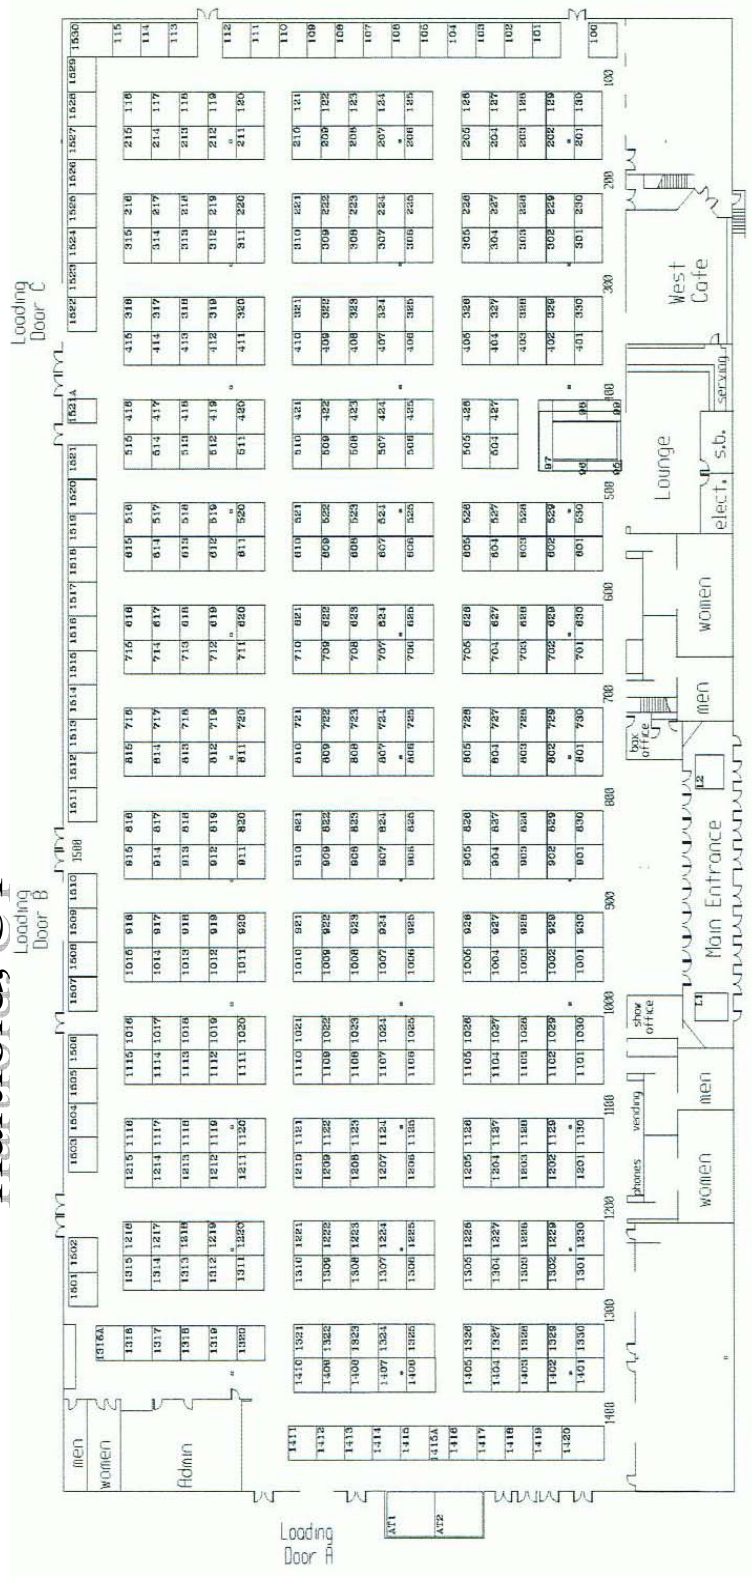

16th Annual Spring Hartford Home Show

March 5-6-7, 2010
Connecticut Expo Center
Hartford, CT

BOOTH COSTS:

Size Cost
10' x 10' $1350

Electricity Can Be Purchased through the Expo Center. Tables and Chairs Extra

Included in Booth Cost:
Curtains & Company I.D. Sign

Media Sponsor:

FREE EXHIBITOR PARKING

A fee of $675 will be assessed for each company sharing a booth. No Exceptions.

JENKS PRODUCTIONS, INC.

100 Great Meadow Road, Suite 702, Wethersfield, CT 06109

For More Information Call: 860-563-2111 x310 *Toll-Free Outside CT 800-955-7469

Email: Paul@Jenksproductions.com

Visit our website at www.jenksproductions.com